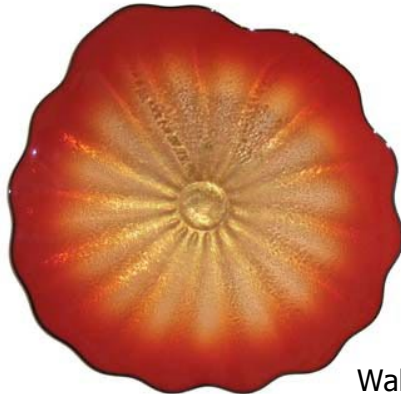

Vale Craft Gallery

230 West Superior Street, Chicago IL 60654  
(312) 337-3525 [www.valecraftgallery.com](http://www.valecraftgallery.com)

## CLIFF GOODMAN

Nebula

Wall Platter

Cliff Goodman is a glass artist with almost 25 years experience in creating fine glass sculptures which reflect the beauty of the natural world. Cliff's work can be seen and purchased in fine galleries around the globe. Signature pieces include river rocks, various classic forms including vases and bowls, custom lighting and hand blown glass sinks.