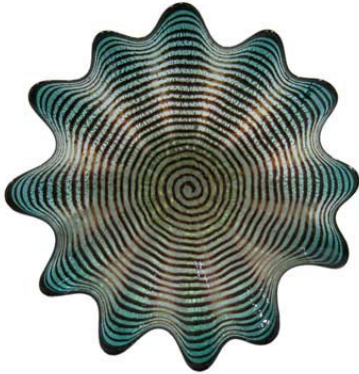

Vale Craft Gallery

230 West Superior Street, Chicago IL 60654  
(312) 337-3525 [www.valecraftgallery.com](http://www.valecraftgallery.com)

## CLIFF GOODMAN

Nebula

Wall Platter

Cliff Goodman is a glass artist with almost 25 years experience in creating fine glass sculptures which reflect the beauty of the natural world. Cliff's work can be seen and purchased in fine galleries around the globe. Signature pieces include river rocks, various classic forms including vases and bowls, custom lighting and hand blown glass sinks.